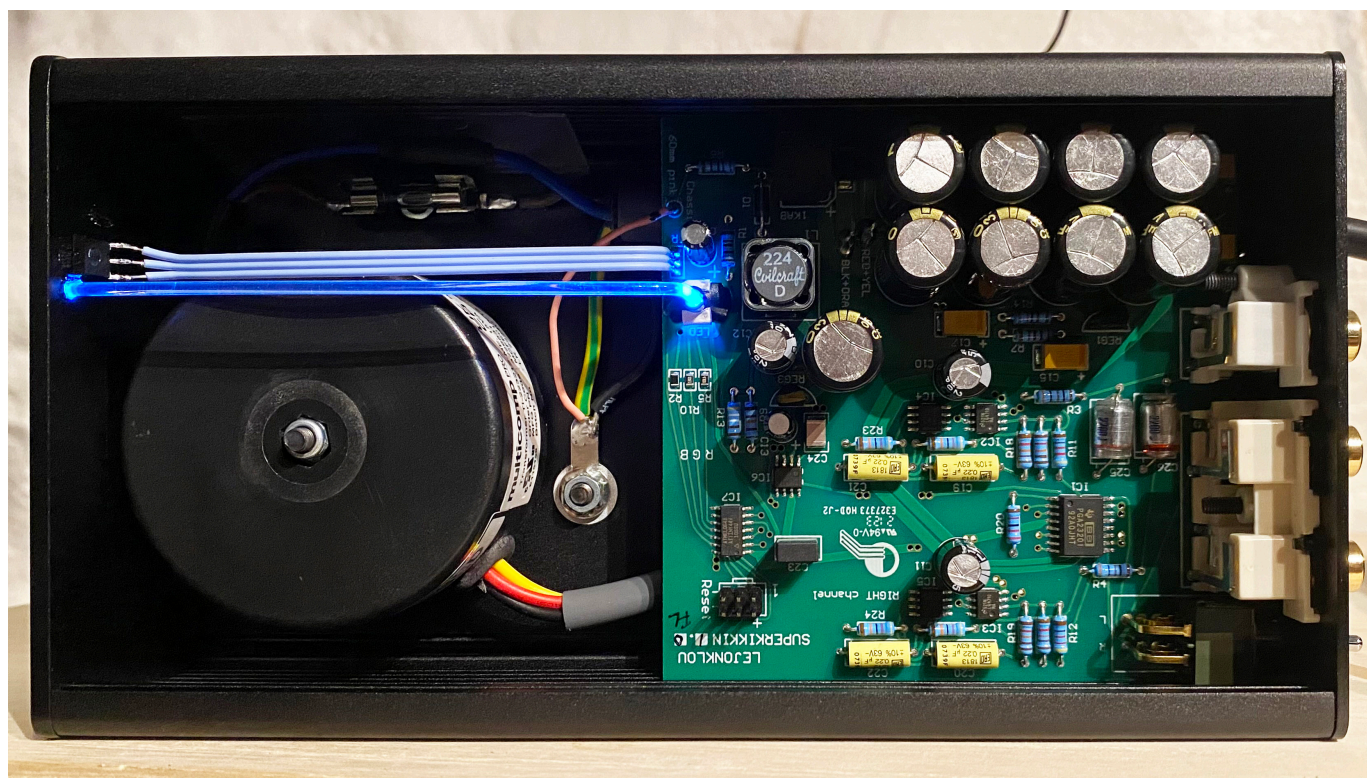

The only other downside is that this is a limited production unit. A few parts from the original Kikkin proved difficult to replace, it just couldn't be done without a loss of sound quality. This limits the number of Superkikkins to 100 units, because Fredrik had exactly enough of an obsolete film capacitor to make that number and one prototype. So when those are gone that's it!

The **Superkikkin** represents exceptional value for a preamplifier of this musical caliber.

Distributed in North America by:

Nokturne Audio