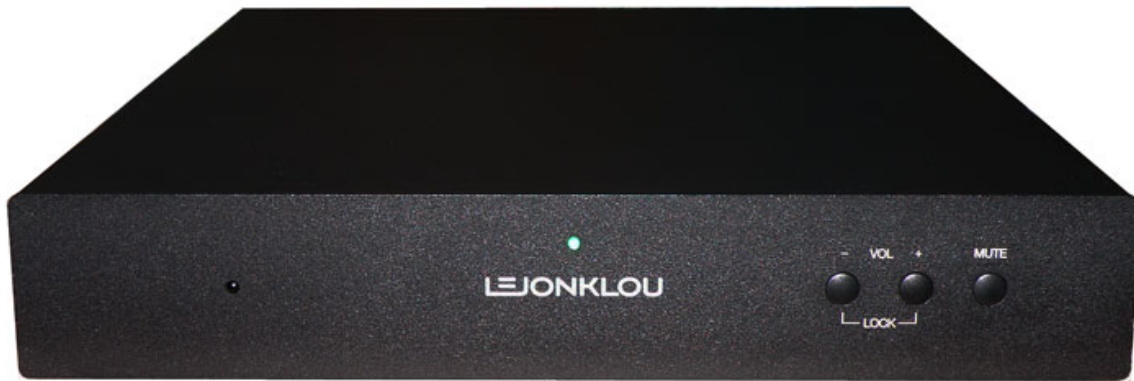

# Lejonklou HiFi Boazu 2 Integrated Amplifier

The Boazu 2 is the newly redesigned Integrated amplifier from Lejonklou HiFi. Fredrik's goal was to bring the musical engagement and integrity of Lejonklou's Sagatun preamplifiers and Tundra power amplifiers to a more affordable price level, allowing a wider group of music lovers to enjoy this level of musical engagement. Using slimmed down versions of the preamp and power amp circuits with a shorter signal path, an amazing level of musical delight has been achieved. At about half of what the stereo preamp/power amp combo was, Boazu 2 has exceeded this goal! In our experience, Boazu 2 has a level of musicality and engagement that has not been available before in this price range.

Boazu 2 accepts four line-level sources with a unique design that removes the input switching for better sound and simpler construction – you simply turn on whatever source you want to listen to and you are immediately ready to go. Volume and muting are controlled by the included remote or from the front panel and features our unique color-change LED indication of volume and muting.