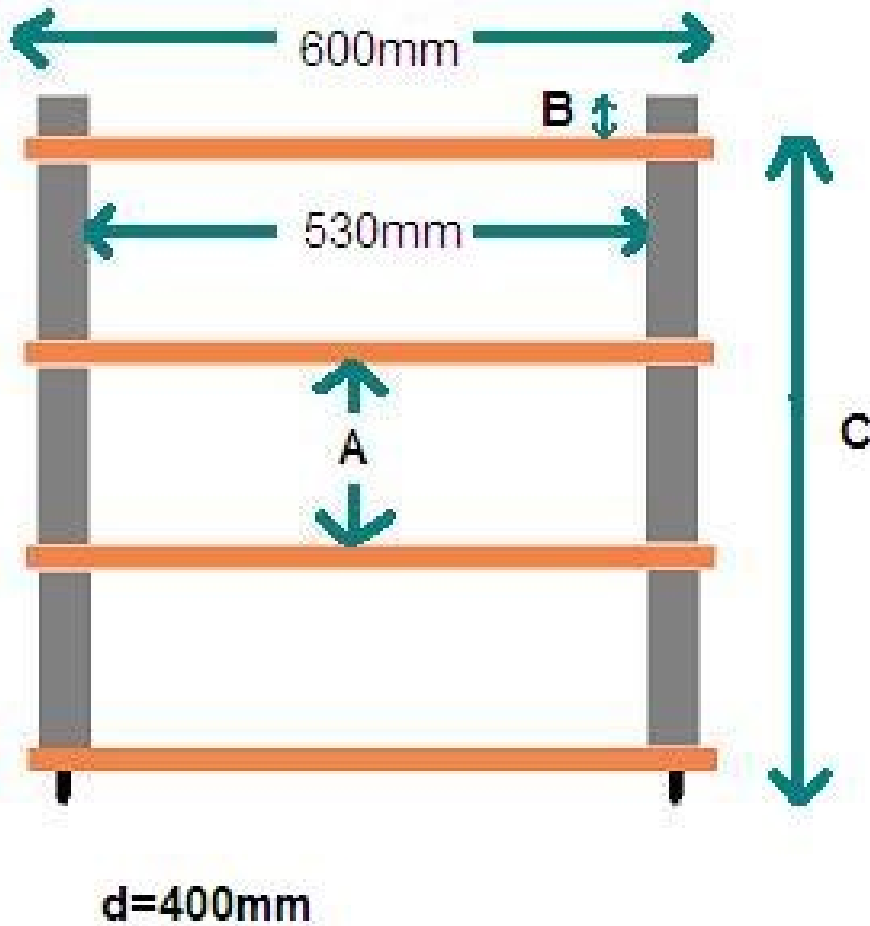

Harmoni Rack Dimensions

Version	Oden	Tor	Mimer
A	166mm	168mm	164mm
B	40mm	40mm	37mm
C	596mm	658mm	652mm

Version	Oden	Tor	Mimer
A	6.55"	6.6"	6.45"
B	1.6"	1.6"	1.45"
C	23.5"	25.9"	25.7"

23.6" Wide x 15.75" Deep, 20.86" between columns